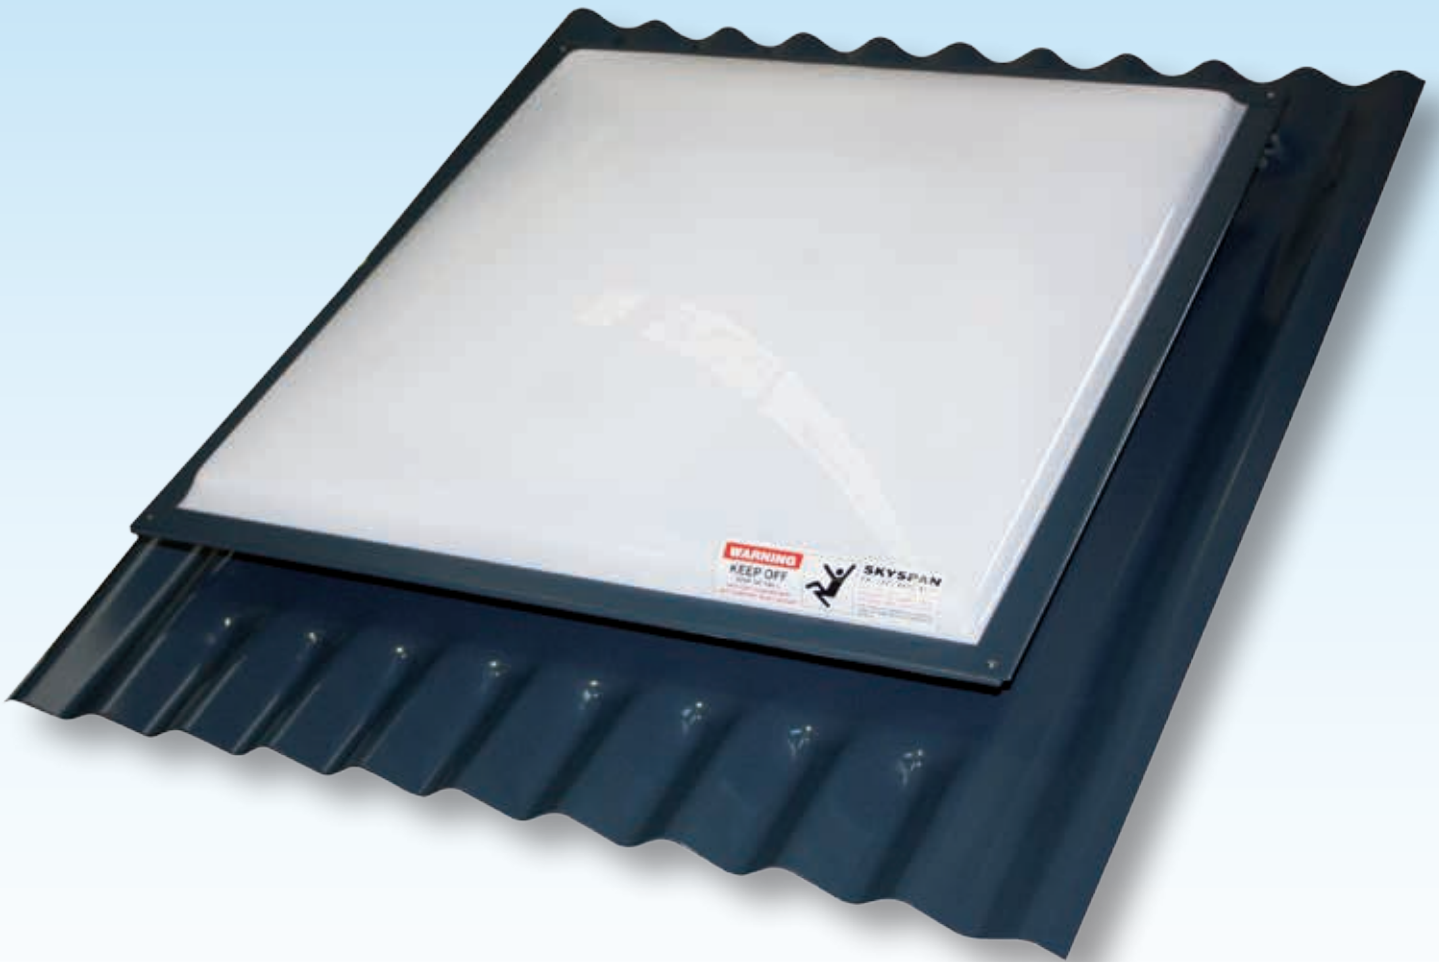

SKYSPAN
AUSTRALIA PTY LTD

CORRIMATE™

PRESS FORMED METAL BASE

“Utilizing Nature’s Gift”

CORRIMATE™

PRESS FORMED METAL BASE

The Perfect Fit to Corrugated Roofing

Skyspan's Corrimate™ Skylights are designed for easy installation, durability, economy and a low silhouette. The standard dome is manufactured from opal acrylic. Tint and clear domes are also available. The Corrimate™ is manufactured from 0.75mm Zincalume for long service life.

- QUICK, EASY INSTALLATION
- PRESS FORMED FLASHING
- SKYLIGHT (Vented + Non-Vented Options)
- OPAL DOME STANDARD
- 99% UV RESISTANT
- POWDERCOATING TO MATCH ROOFING
- FULL ACCESSORY RANGE
- 7 YEAR MANUFACTURERS GUARANTEE
- ALL PRESS FORMED SKYLIGHTS RUNNING DOWN ROOF

NON-VENTED CORRIMATE™	
PRODUCT CODE	SIZE MM
SL 4060 CS	400 x 600
SL 4080 CS	400 x 800
SL 500 CS	500 x 500
SL 5070 CS	500 x 700
SL 50110 CS	500 x 1100
SL 600 CS	600 x 600
SL 6090 CS	600 x 900
SL 60120 CS	600 x 1200
SL 800 CS	800 x 800
SL 80110 CS	800 x 1100
SL 900 CS	900 x 900

VENTED CORRIMATE™	
PRODUCT CODE	SIZE MM
SLV 4060 CS	400 x 600
SLV 4080 CS	400 x 800
SLV 500 CS	500 x 500
SLV 5070 CS	500 x 700
SLV 50110 CS	500 x 1100
SLV 600 CS	600 x 600
SLV 6090 CS	600 x 900
SLV 60120 CS	600 x 1200
SLV 800 CS	800 x 800
SLV 80110 CS	800 x 1100
SLV 900 CS	900 x 900