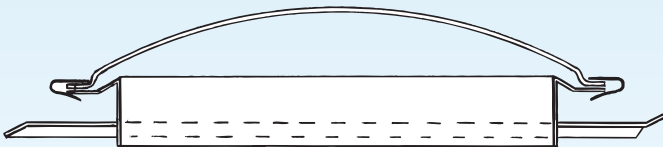

NON VENTING (SL)
PASSIVE VENTING (SLV)