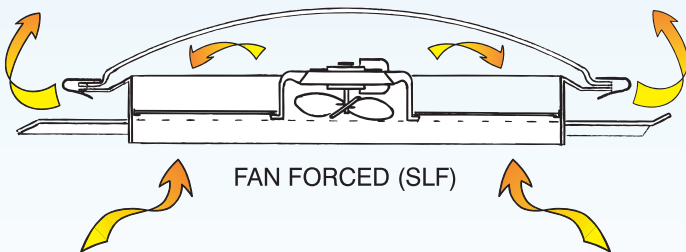

FAN FORCED (SLF)

BASIC BLOCK SIZES OVER 30 OTHER SPECIAL SIZES

MODEL NO. SQUARE	OPENING SIZE	MODEL NO. RECTANGLE	OPENING SIZE
400 TU	400 x 400mm	4060 TU	400 x 600mm
500 TU	500 x 500mm	4080 TU	400 x 800mm
600 TU	600 x 600mm	40110 TU	400 x 1100mm
800 TU	800 x 800mm	5070 TU	500 x 700mm
900 TU	900 x 900mm	50110 TU	500 x 1100mm
1100 TU	1100 x 1100mm	80110 TU	800 x 1100mm

Round, Pyramid, Barrel Vaults, Glass and Special Flashings or Skylights made to order.