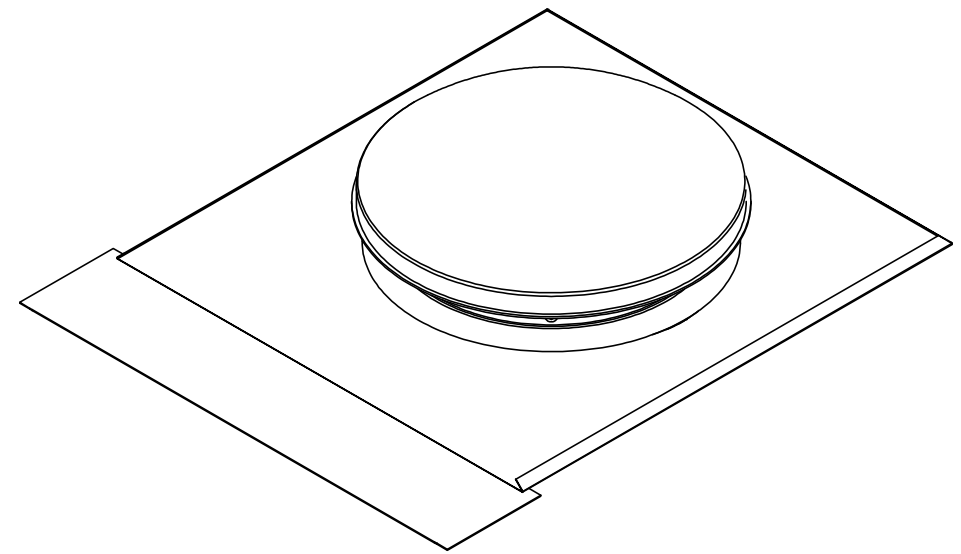

ISOMETRIC VIEW