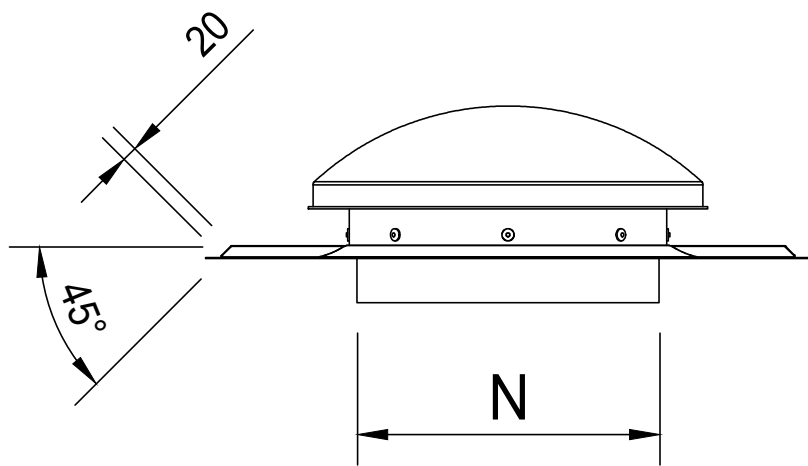

FRONT VIEW

LEGEND:
A= WIDTH
B= LENGTH
N= NOMINAL SIZE

SUNPIPE TUBELIGHT - TILE (VENTED)

SKYSPAN PRODUCT CODE	A (mm)	B (mm)	NØ (mm)	VENTING SYSTEM
TL400TUFSK	710	915	400	YES

DO NOT SCALE DRAWINGS, USE FIGURED DIMENSIONS

12 Turbo Road,
Kings Park,
NSW 2148
© 2019 SkySpan
All Rights Reserved.

Rev.	Issue / Amendment	By	App. Date
P1	ONLINE OVERVIEW	KC	19/03/19

Client

Project
ONLINE PRODUCT OVERVIEW

Title
SUNPIPE TUBELIGHT - TILE (VENTED)

		Designed RLF
Scale at A3	Date 19/03/19	Drawn KC
Job No.	Drawing No. TLV-TU	Amdt. P1