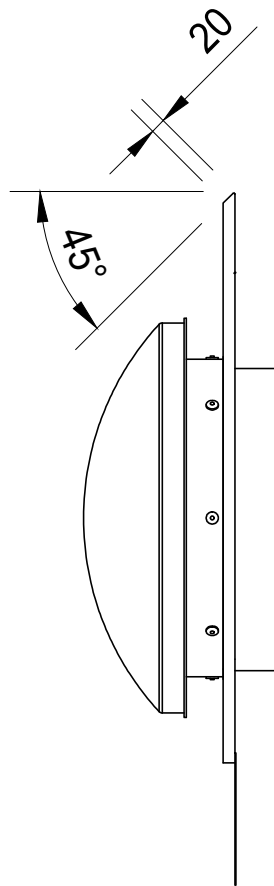

SIDE VIEW

ISOMETRIC VIEW

LEGEND:
A= WIDTH
B= LENGTH
N= NOMINAL SIZE

SUNPIPE TUBELIGHT - TILE (VENTED)

SKYSPAN PRODUCT CODE	A (mm)	B (mm)	NØ (mm)	VENTING SYSTEM
TL400TUFSK	710	915	400	YES

DO NOT SCALE DRAWINGS, USE FIGURED DIMENSIONS

12 Turbo Road,
Kings Park,
NSW 2148
© 2019 SkySpan
All Rights Reserved.

Rev.	Issue / Amendment	By	App. Date
P1	ONLINE OVERVIEW	KC	19/03/19

Client

Project
ONLINE PRODUCT OVERVIEW

Title
SUNPIPE TUBELIGHT - TILE (VENTED)

		Designed RLF
Scale at A3	Date 19/03/19	Drawn KC
Job No.	Drawing No. TLV-TU	Amdt. P1