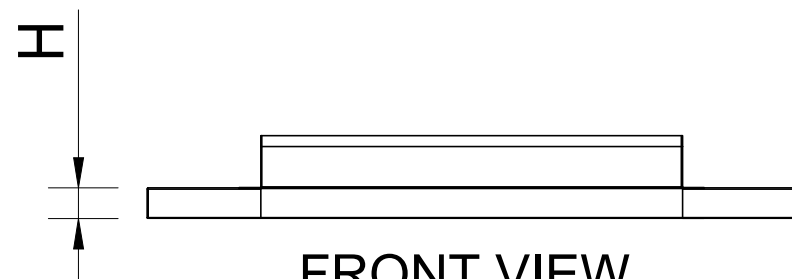

FRONT VIEW

LEGEND:
A= WIDTH
B= LENGTH
H= HEIGHT

VELUX ROOF WINDOW CUSTOM FLASHING - KLIPLOK

SKYSPAN PRODUCT CODE	VELUX PRODUCT CODE	A (mm)	B (mm)	H (mm)	SKYLIGHT SIZE (mm)
VK5578FAU	CK02	855	1095	40	550x780
VK5598FAU	CK04	855	1295	40	550x980
VK7898FAU	MK04	1085	1295	40	780x980
VK78118FAU	MK06	1085	1495	40	780x1180
VK78140FAU	MK08	1085	1715	40	780x1400
VK114118FAU	SK06	1445	1495	40	1140x1180

DO NOT SCALE DRAWINGS, USE FIGURED DIMENSIONS

12 Turbo Road,
Kings Park,
NSW 2148
© 2019 SkySpan
All Rights Reserved.

Rev.	Issue / Amendment	By	App. Date
P1	ONLINE OVERVIEW	KC	20/03/19

Client

Project
ONLINE PRODUCT OVERVIEW

Title
VELUX ROOF WINDOW CUSTOM FLASHING - KLIPLOK

Designed	RLF
Scale at A3	Date
	20/03/19
Job No.	Drawing No.
	VK-FAU-K
Drawn	Amdt.
KC	P1