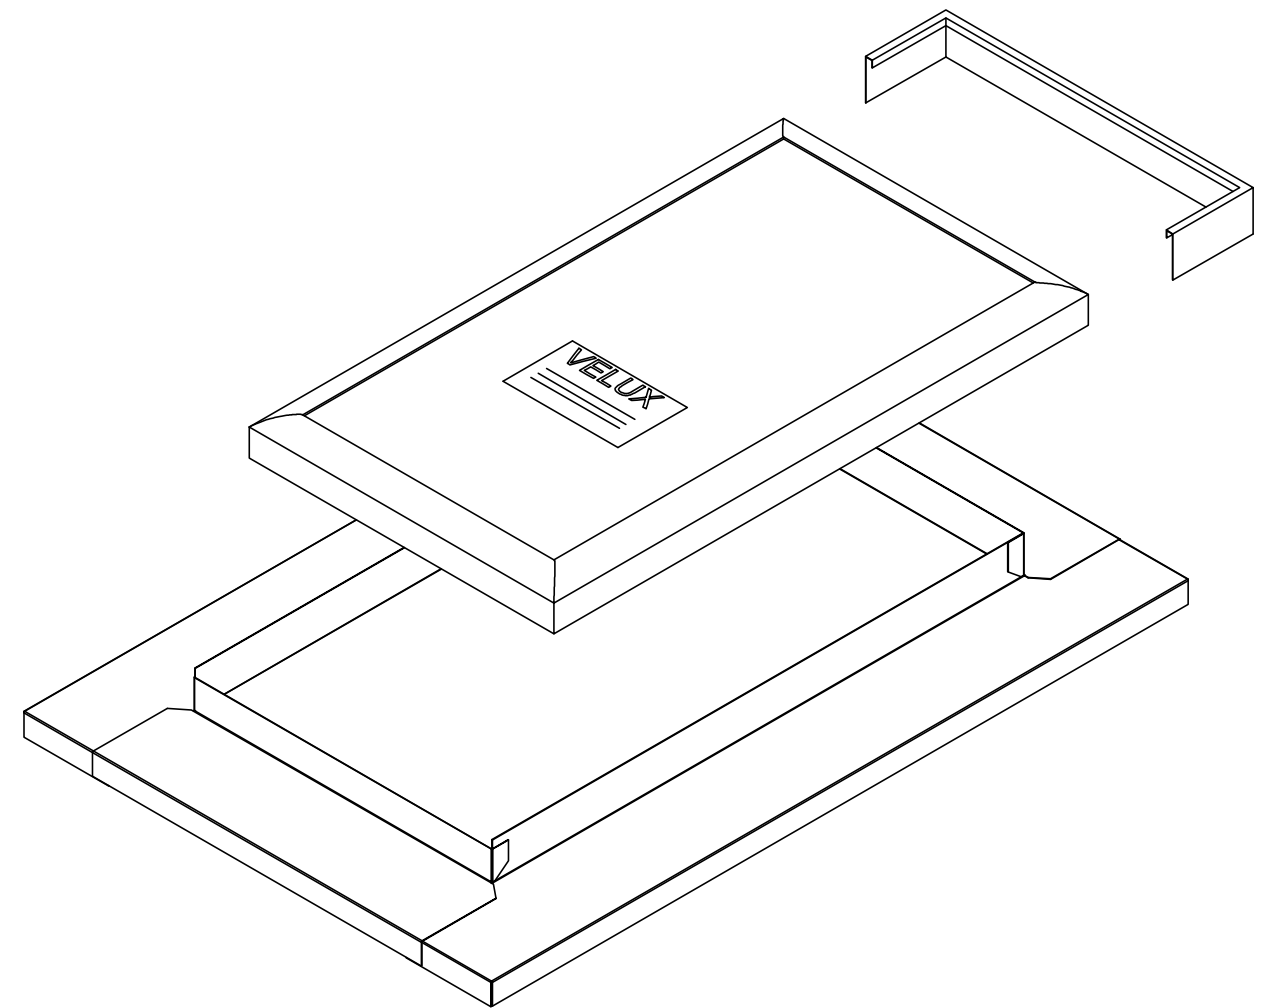

ISOMETRIC VIEW