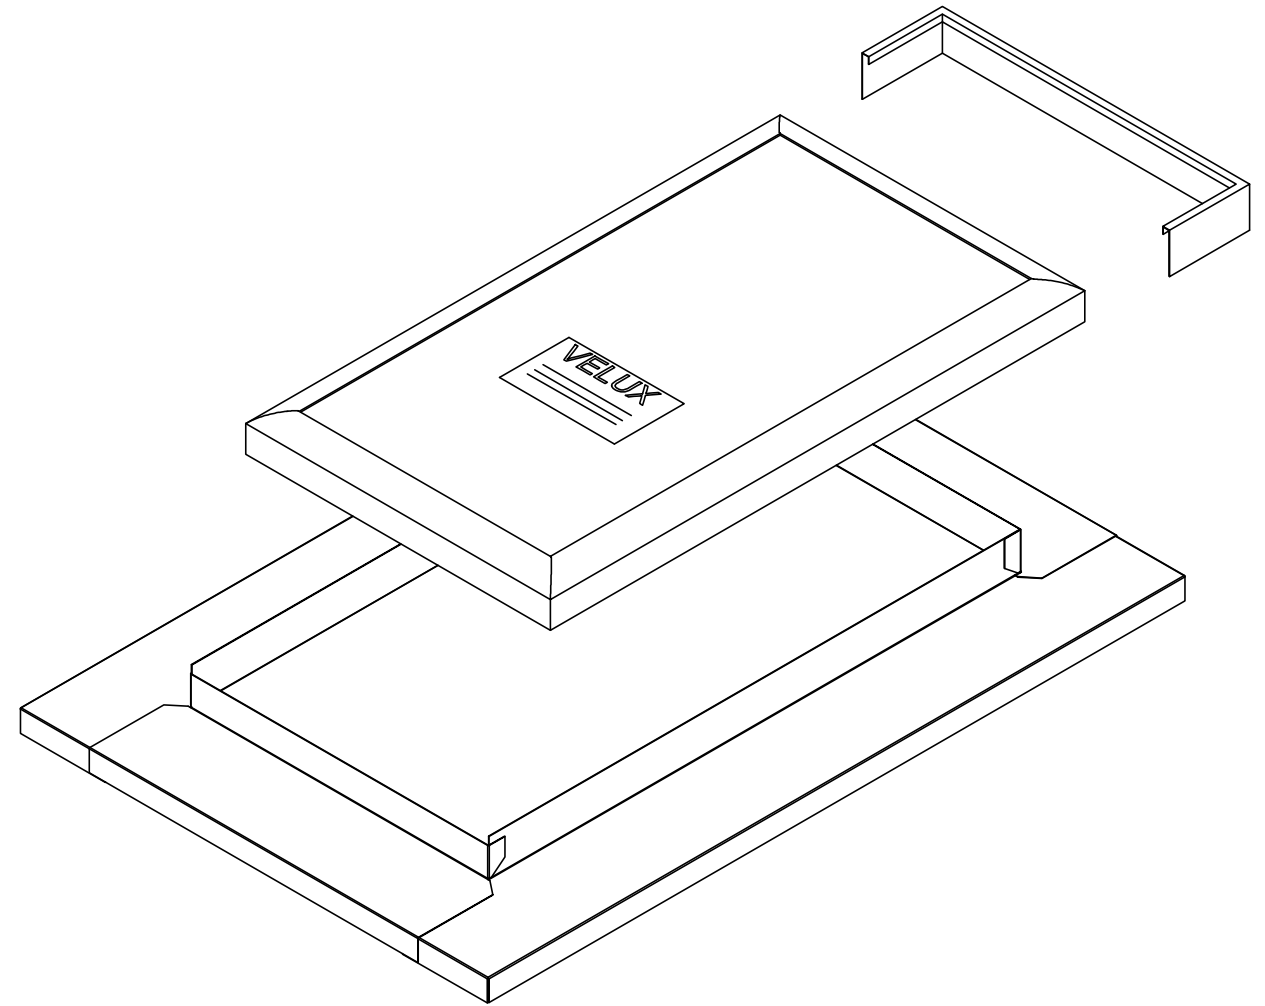

ISOMETRIC VIEW