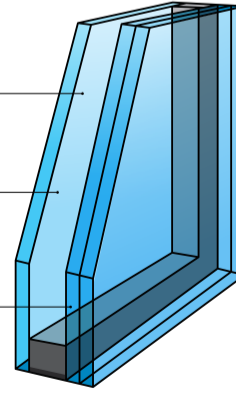

Performance Laminated Glazing (Standard)

Laminate glass resists impact protection.

PVB interlayer eliminates 99% of UV.

Comfort Double Glazing (Optional)

Argon filled cavity increases energy efficiency.

Low-E coating maximises light transmittance & reduces solar heat gain.

Laminated inner glass resists impact protection. PVB interlayer eliminates 99% of UV.

FURTHER ONLINE INFORMATION

INSTALLATION INSTRUCTIONS skyspan.com.au/installation

TECHNICAL DRAWINGS skyspan.com.au/drawings