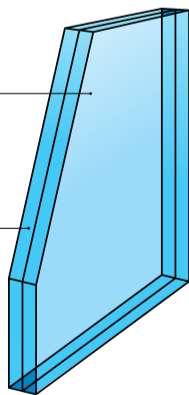

Performance Laminated Glazing (Standard)

Laminate glass resists impact protection.

PVB interlayer eliminates 99% of UV.