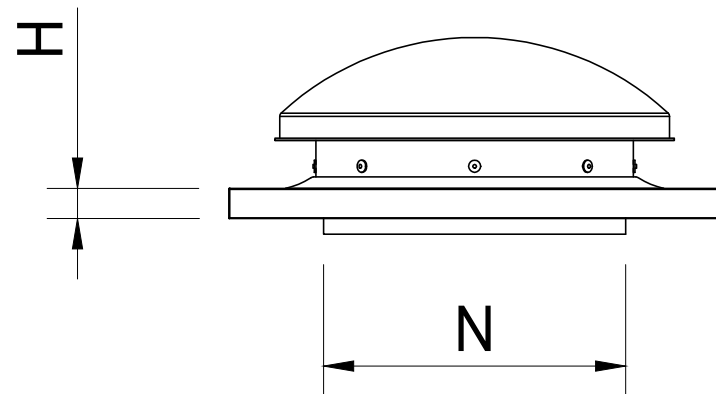

FRONT VIEW

LEGEND:
A= WIDTH
B= LENGTH
H= HEIGHT
N= NOMINAL SIZE

SUNPIPE TUBELIGHT - METALDECK (VENTED)					
SKYSPAN PRODUCT CODE	A (mm)	B (mm)	H (mm)	NØ (mm)	VENTING SYSTEM
TLV400AUFSK	650	650	40	400	YES

DO NOT SCALE DRAWINGS, USE FIGURED DIMENSIONS

12 Turbo Road,
Kings Park,
NSW 2148
© 2019 SkySpan
All Rights Reserved.

Rev.	Issue / Amendment	By	App. Date

Client

Project
ONLINE PRODUCT OVERVIEW

Title
SUNPIPE TUBELIGHT METALDECK (VENTED)

Designed	RLF
Scale at A3	Date
	19/03/19
Drawn	KC
Job No.	Drawing No.
	Amdt.
	P1